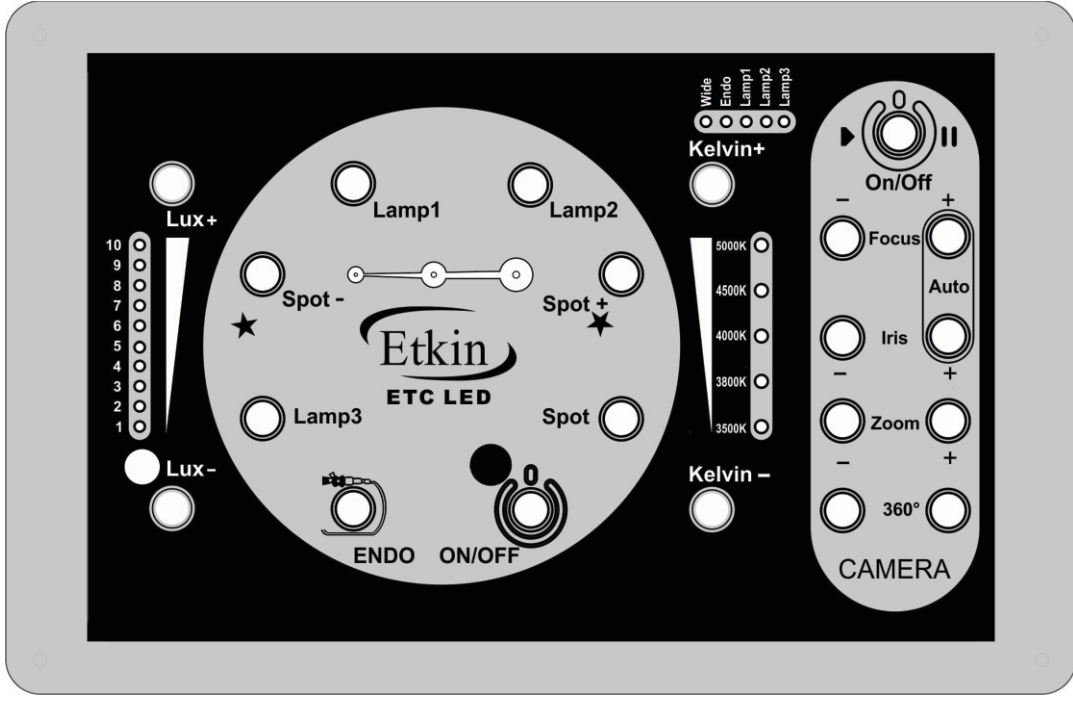

An Ecient View to Life for More Than Seeing

Remote Control / Wall Control Panel

Remote Control / Wall Control Panel

For operating rooms that require control panel of the light system as a separate unit, the wall control panel provides an ideal solution.

Android Connection

Compatible with android systems for WiFi control of light system.

Technical Specifications

Operation Voltage	5V
Communication Type	Wireless / Cable
Camera Control	Yes
Lamp Control	Yes
LUX Level Display	10 Steps
Control Capacity	Up to 3 Light Heads
Wireless Control Distance	10 meters
Touch Control Panel	Yes
Safety Lock	Yes (ON/OFF Button)